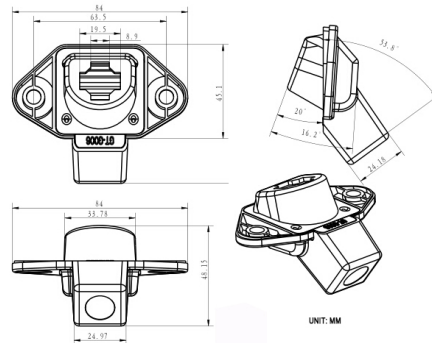

## Key Features

- ▶ 1/4" CMOS Sensor
- ▶ Operates at 1 LUX
- ▶ IP67 Rated
- ▶ 170 Degree Viewing Angle

## Specifications

	PCAM-FE6-P	PCAM-FE6-N
Sensor Type	1/4" CMOS	
LEDs	0	
Illumination	1 LUX	
Viewing Angle	170 degrees	
Mirror Image	YES	
Normal View	NO	
Water/Debris_Proof	IP67	
Audio	NO	
Power Supply	12V DC	
Current	<65mA	
Working Temperature	-30°C - +70°C	
Dimensions (mm)	D (84) x W (45) x H (66)	
System	PAL	NTSC
TV Lines	N/A	420
Resolution	N/A	580 x 540

## Dimensions