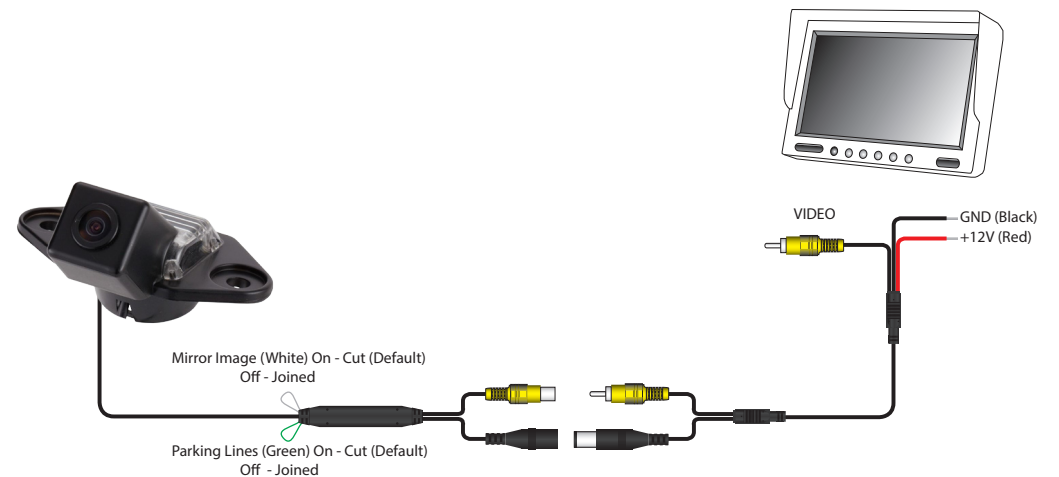

Wiring Diagram & Pin Out

EchoMaster is a Power Brand of AAMP Global
EchoMaster.com

15500 Lightwave Drive, Suite 202
Clearwater, Florida 33760
email - support@aampglobal.com (US)
email - technical.eu@aampglobal.com (Europe)